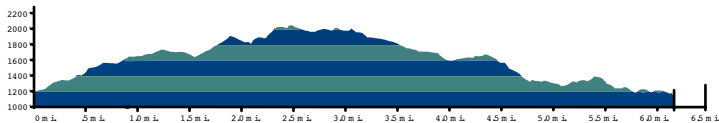

TOPANGA TURKEY TROT

Course Map

Course Elevations

15k Course Profile

10k Course Profile

5k Course Profile

Stations:	
A	Staging, Finish, Aid, Water, Toilets
B	Monitor & Water
C	Monitor
D	Monitor & Water
E	Monitor & Water
F	Monitor @ Turnaround
G	Monitor (Existing Water)
12	Mile Marker