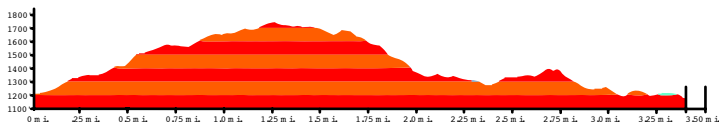

TOPANGA TURKEY TROT

Course Map

Course Elevations

15k Course Profile

10k Course Profile

5k Course Profile

Stations:	
A	Staging, Finish, Aid, Water, Toilets
B	Monitor & Water
C	Monitor
D	Monitor & Water
E	Monitor & Water
F	Monitor @ Turnaround
G	Monitor (Existing Water)
12	Mile Marker