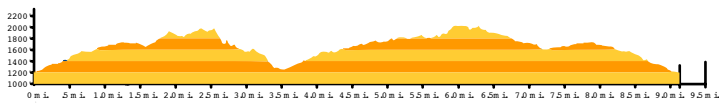

TOPANGA TURKEY TROT

Course Map

Course Elevations

15k Course Profile

10k Course Profile

5k Course Profile

Stations:	
A	Staging, Finish, Aid, Water, Toilets
B	Monitor & Water
C	Monitor
D	Monitor & Water
E	Monitor & Water
F	Monitor @ Turnaround
G	Monitor (Existing Water)
12	Mile Marker