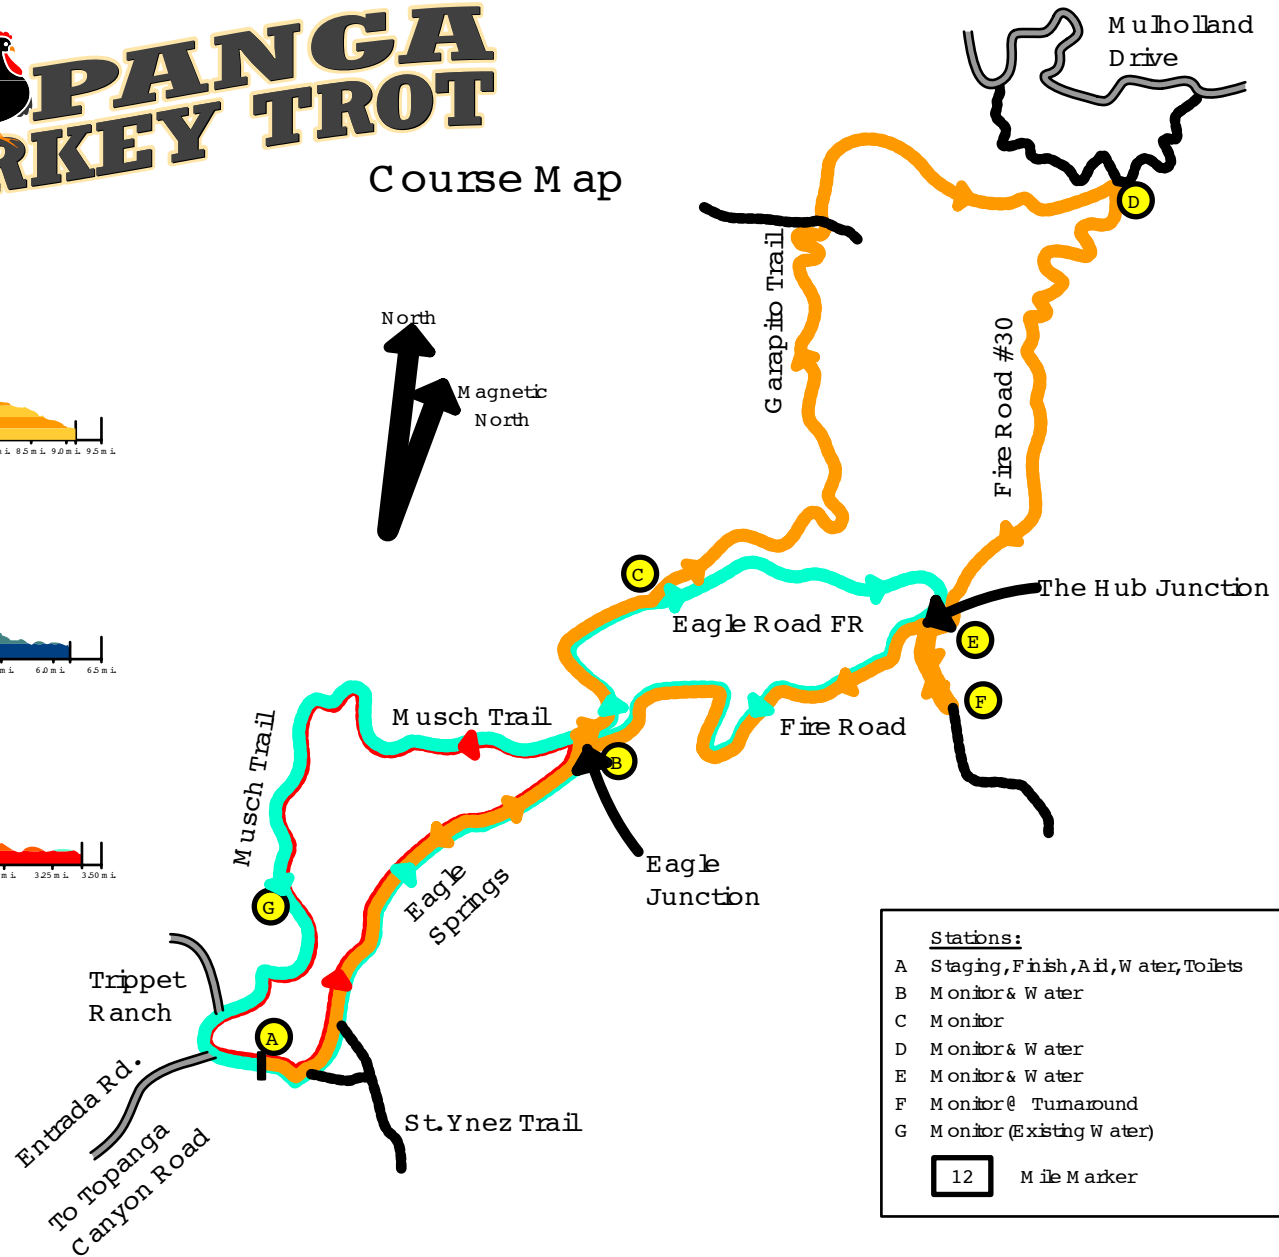

TOPANGA TURKEY TROT

Course Map

Course Elevations

15k Course Profile

10k Course Profile

5k Course Profile

Stations:	
A	Staging, Finish, Aid, Water, Toilets
B	Monitor & Water
C	Monitor
D	Monitor & Water
E	Monitor & Water
F	Monitor @ Turnaround
G	Monitor (Existing Water)
12	Mile Marker