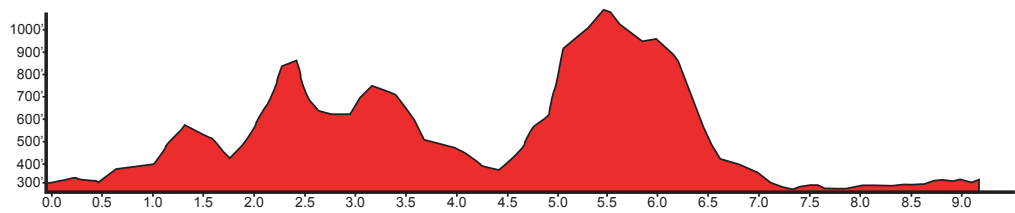

X TERRA

TRAIL RUN

MISSION GORGE

TERRASANTA

SANTEE

- A Base Area, Start, Finish, First Aid, Water, Food, Toilets
- B Monitor at Grasslands Trail Intersection
- C Water / First Aid / Radio
- D Water / First Aid / Radio at Fortuna Saddle
- E Water / First Aid / Radio
- F Water / Radio at Picnic Area in Sycott Wash
- G Monitor
- H Water / First Aid / Radio at Old Mission Dam Bridge at Father Junipero Serra Trail

- 15k Course
- 15k Markers
- 5k Mile Course
- 5k Mile Markers

15k Elevation Profile

5k Elevation Profile