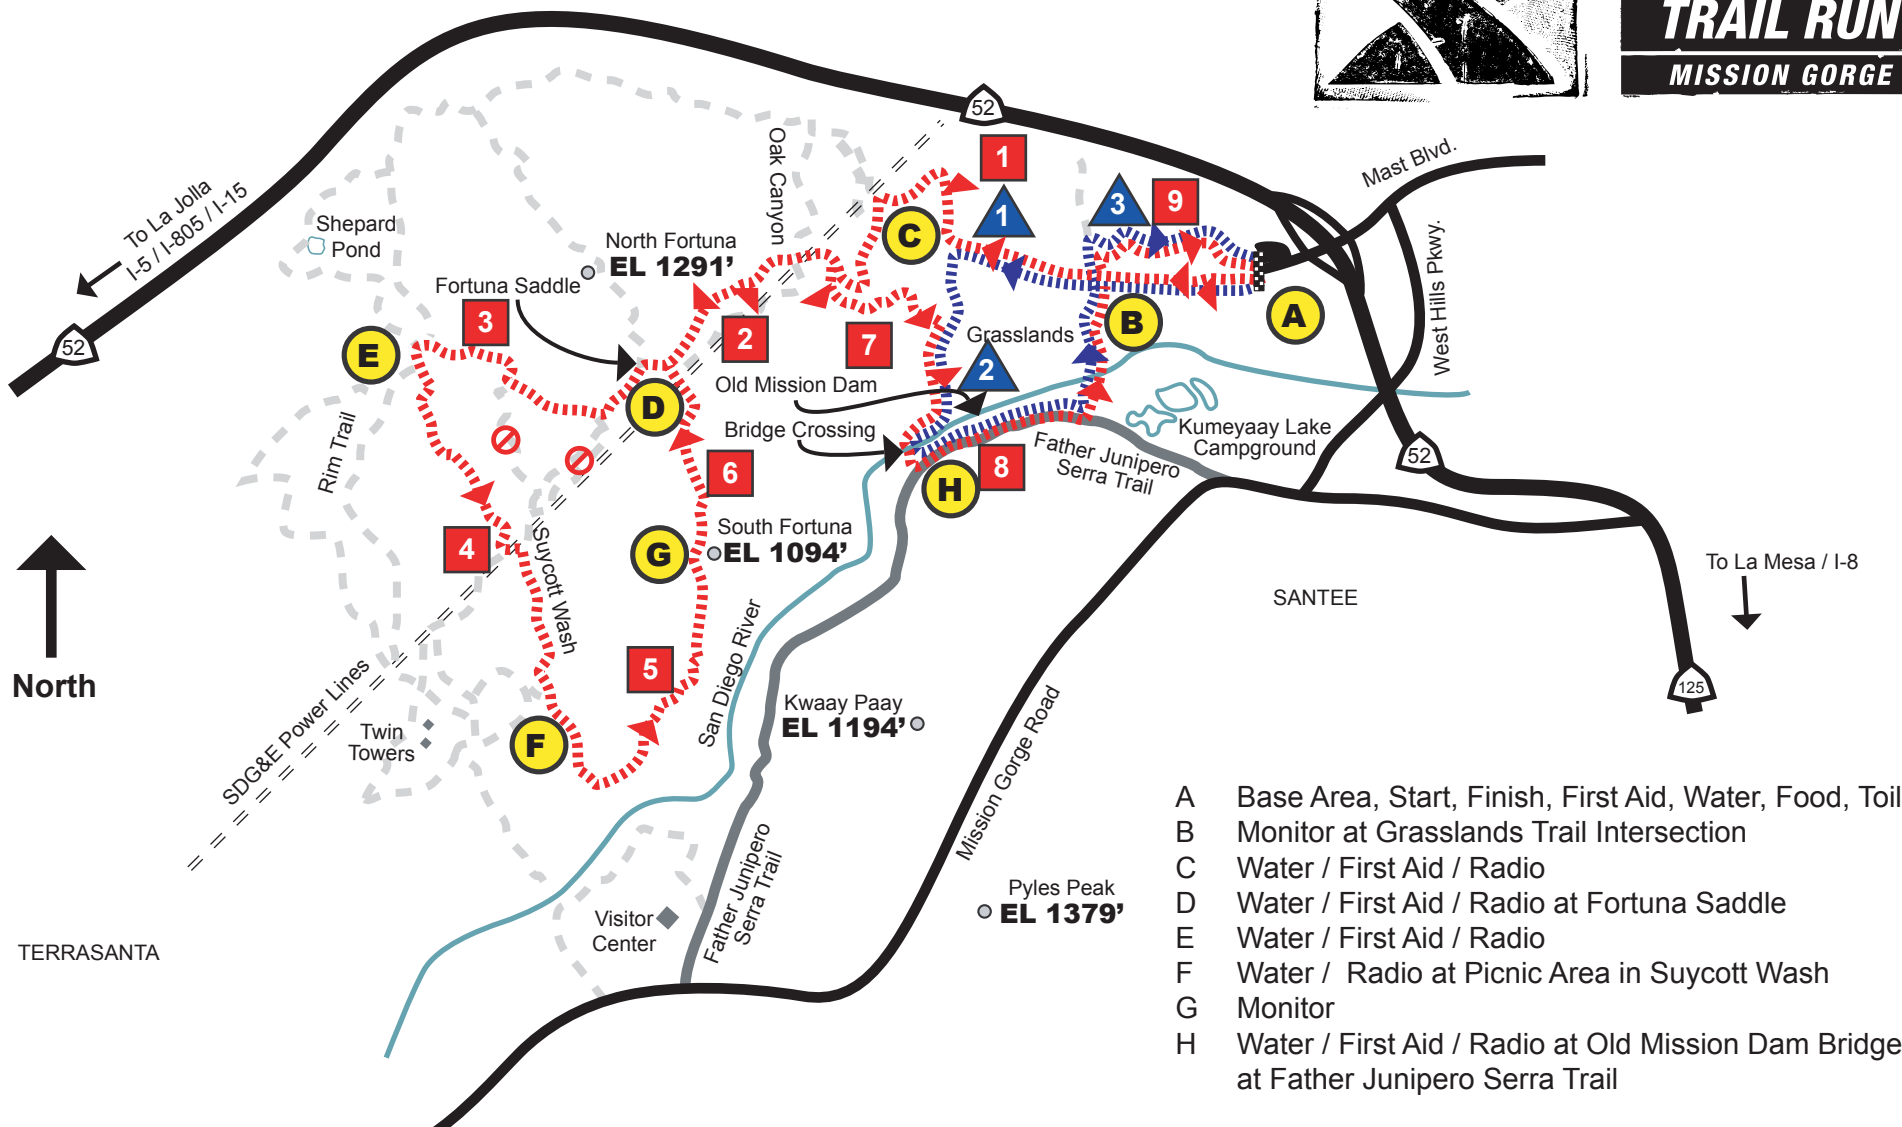

X TERRA

TRAIL RUN

MISSION GORGE

TERRASANTA

SANTEE

- A Base Area, Start, Finish, First Aid, Water, Food, Toilets
- B Monitor at Grasslands Trail Intersection
- C Water / First Aid / Radio
- D Water / First Aid / Radio at Fortuna Saddle
- E Water / First Aid / Radio
- F Water / Radio at Picnic Area in Sycott Wash
- G Monitor
- H Water / First Aid / Radio at Old Mission Dam Bridge at Father Junipero Serra Trail

- 15k Course
- 15k Markers
- 5k Mile Course
- 5k Mile Markers

15k Elevation Profile

5k Elevation Profile